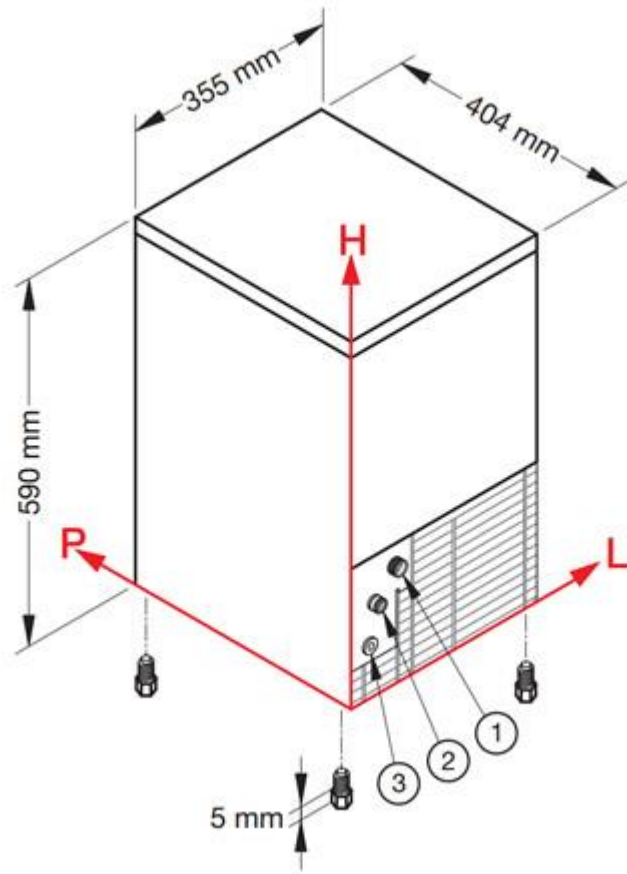

## **Brema - CB184A self-contained ice cube machine**

Brema's flagship CB184A Self Contained 13g Ice Cube Maker produces 21kg per day of artisan crystalline ice cubes with 4kg of storage capacity. The elegant and impactful 13g Cube maximises profits by holding its temperature and melts vastly slower than its competitors, meaning your beverage on the rocks truly stays on the rocks.

### **Key features:**

- 21kg per day ice production with 4kg of storage
- Electromechanical operation that does not use Printed Circuit Boards
- Hospital grade stainless steel exterior and interior that never rusts or corrodes
- Air cooling system is rated at 21°C ambient and 15°C water
- Stainless steel spray arms and internal filters are all detachable

# Technical Specifications

<b>Production in 24 h, till</b>	21 kg
<b>Bin capacity</b>	4 kg
<b>Cooling system</b> (A=Air – W=Water)	A / W
<b>Kind of cube</b>	D - 13g
<b>Refrigerant</b>	R404A
<b>Standard voltage</b>	220-240 V~ 50 Hz
<b>Electrical consumption</b>	320 W
<b>Fuse</b>	10 A
<b>Water consumption</b>	A 4,5 - W 20
<b>Sizes [WxDxH]</b>	355 x 404 x 590 mm
<b>Sizes with packing [WxDxH]</b>	415 x 445 x 780 mm
<b>Feet</b>	5 mm
<b>Weight [net/gross]</b>	27,5 / 34 kg
<b>Finishing</b>	18/8 stainless steel, scotch brite; ABS gray; ABS blue

## CONNECTIONS

	<b>L</b>	<b>H</b>	<b>ø</b>
1 - Water inlet	88	184	3/4"
2 - Water outlet	54	180	24mm
3 - Electrical connection	161	256	-